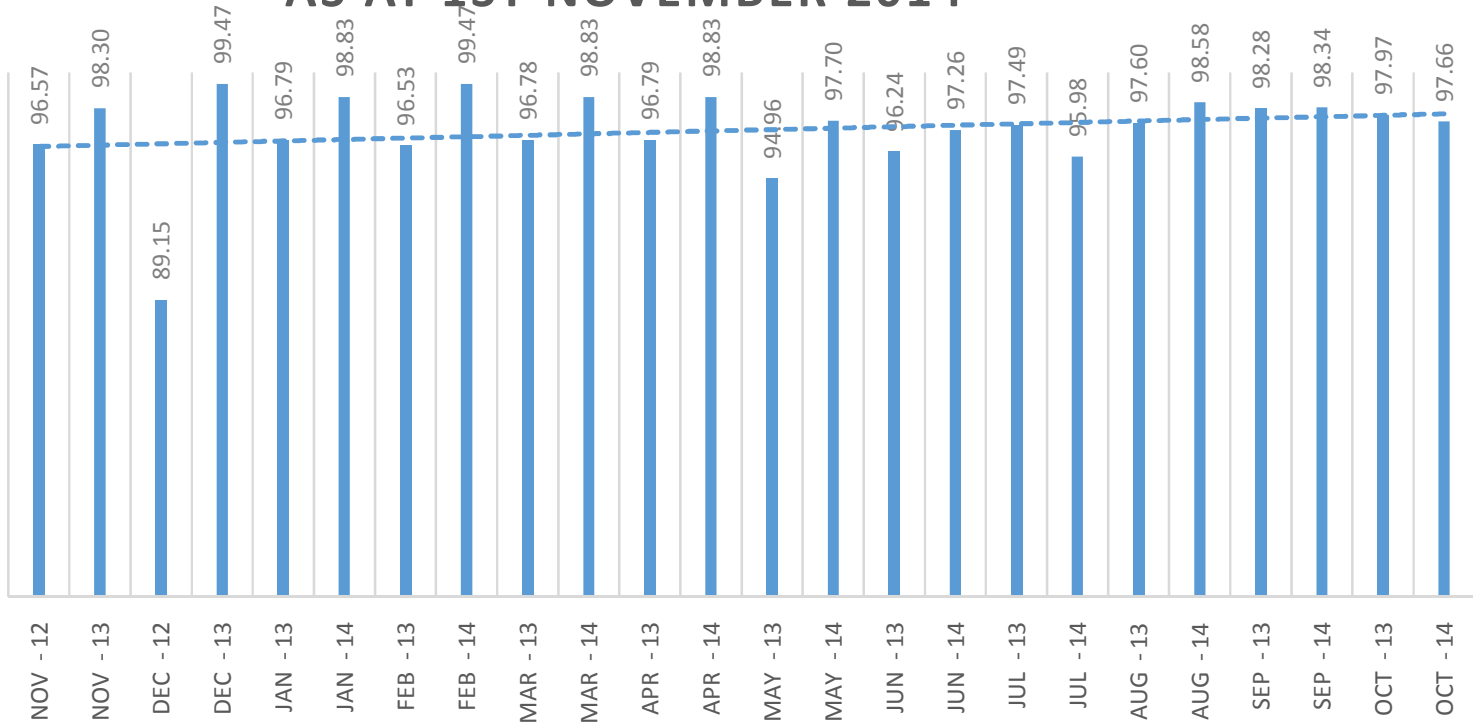

ONTIME DELIVERY PERFORMANCE AS AT 1ST NOVEMBER 2014

97% target

PERCENTAGE ON TIME

MONTHS